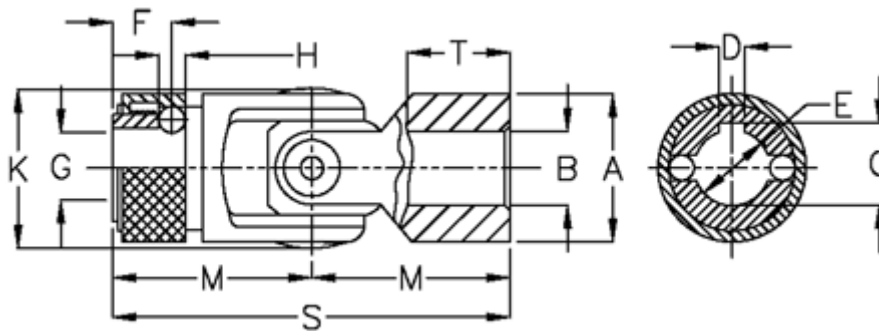

Data Sheet

Article number: 07725423

Description: Cross joint w/slide bearing
W/rapid change coupling, 0.725.423

Measures

A	= 25	K	= 26.5
B H7	= 14	M	= 37
C	= 15.3	MD max N m	= 30
D	= 5	s	= 74
E	= 14	T	= 22
F	= 13.5		
G	= 13.0		
H	= 4.00		